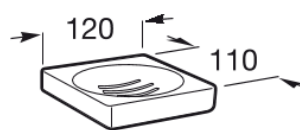

TEMPO**Wall-mounted soap dish**

DIMENSIONS

Length	120 mm
Width	110 mm

COLOURS AND FINISHES

CN Titanium black

TECHNICAL DRAWINGS

**FEATURES**

Wall-mounted soap dish.

Fixing kit: Included

Installation type: Wall-mounted

Material: Metal

Tempo

A complete accessories collection with minimal design. Ideal for urban, elegant and modern bathroom spaces. Finishes are highlighted for having a long durability thanks to its great anti-corrosion properties and resistance. The wall-mounted accessories can be easily fixed with screws. An installation kit is included with the products.